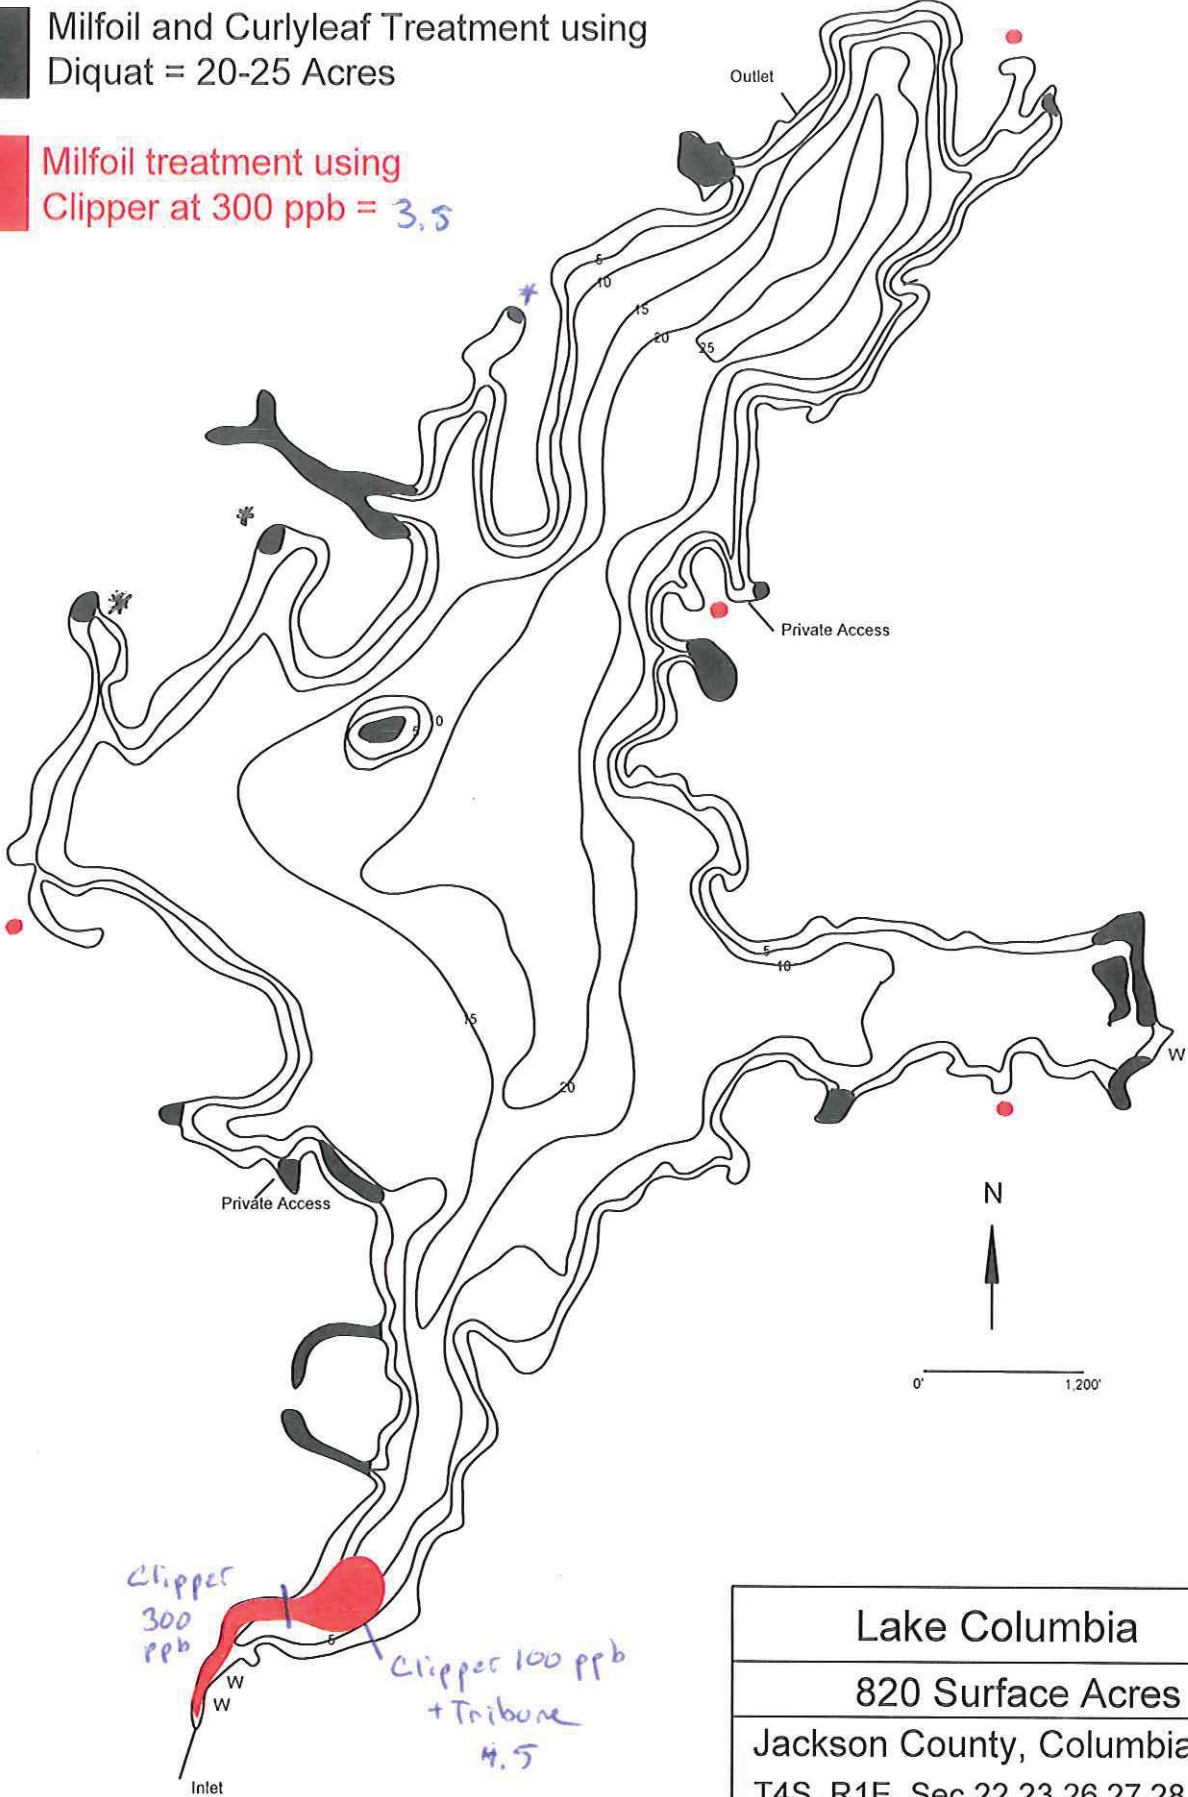

Milfoil and Curlyleaf Treatment using Diquat = 20-25 Acres

Milfoil treatment using Clipper at 300 ppb = 3.5

Lake Columbia
820 Surface Acres
Jackson County, Columbia Twp T4S, R1E, Sec 22,23,26,27,28,33,34
Professional Lake Management, P.O. Box 132, Caledonia, MI 49316 Phone (800) 382-4434