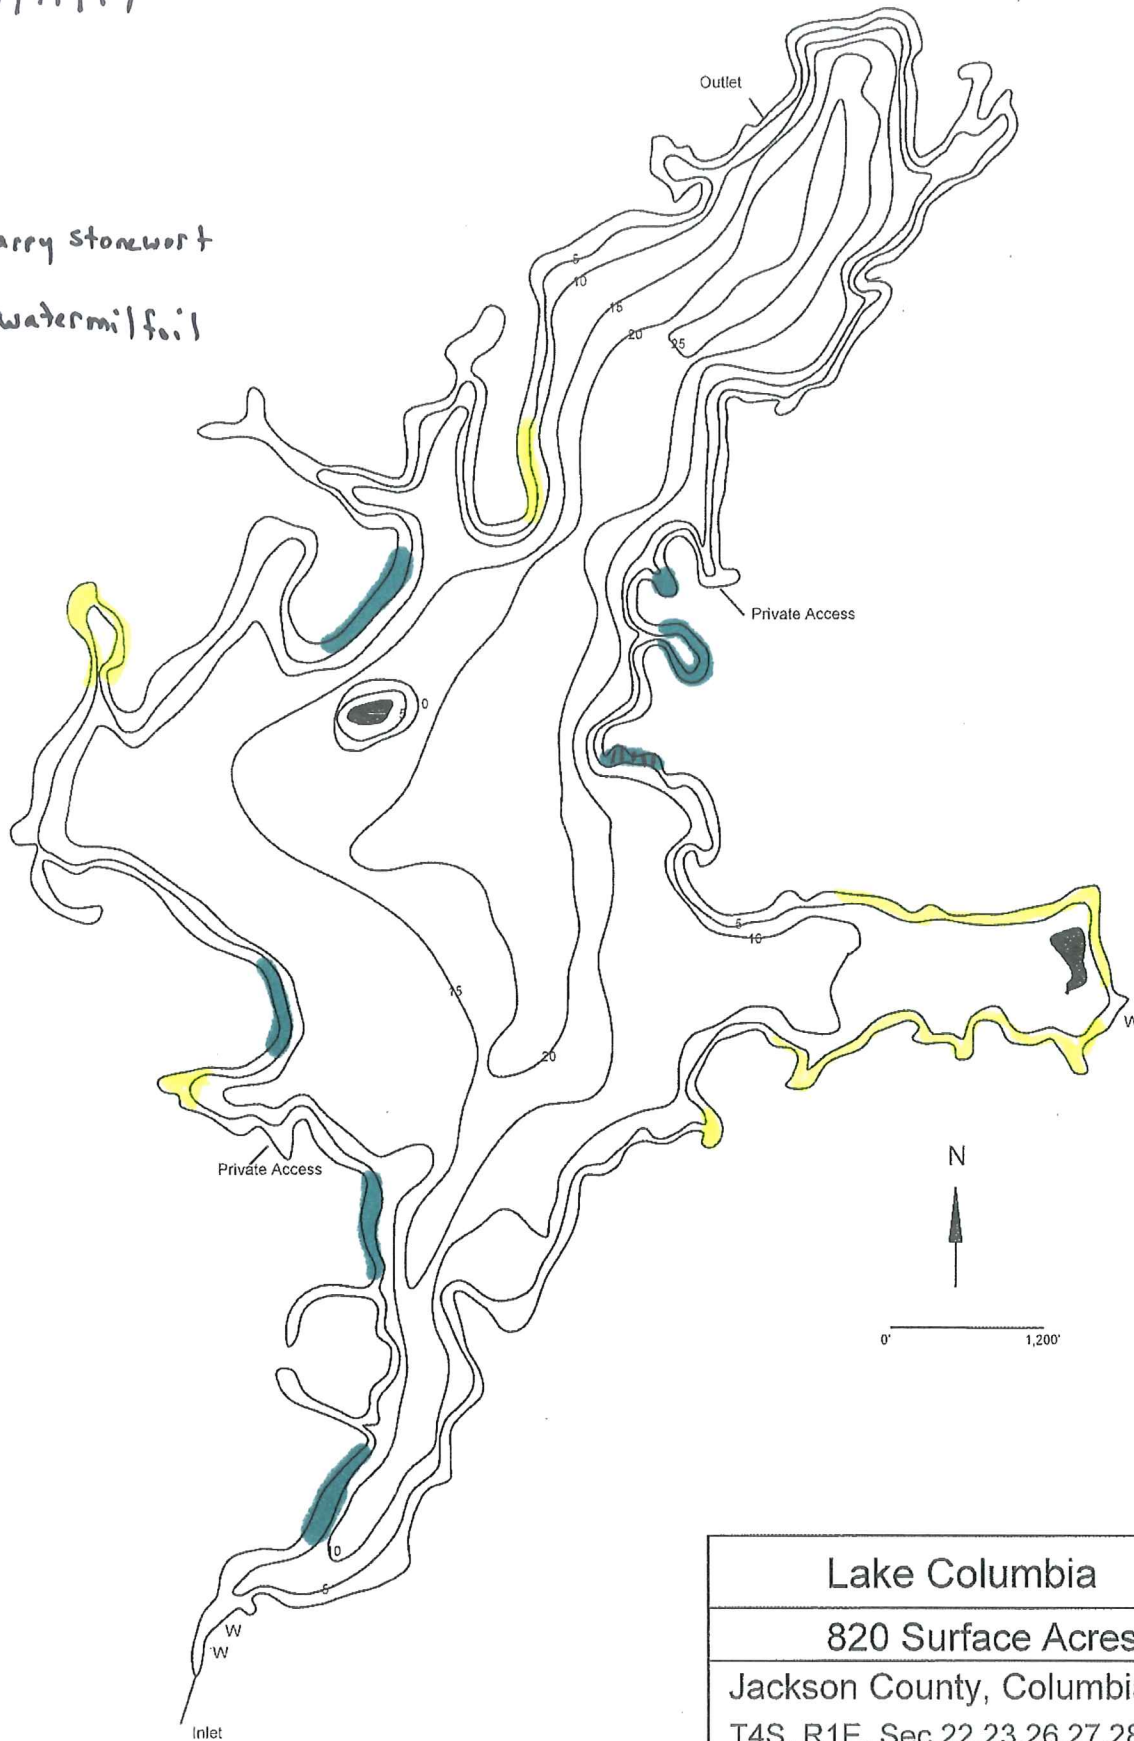

7/11/17

-  Starry stonewort
-  E. watermilfoil

Lake Columbia
820 Surface Acres
Jackson County, Columbia Twp
T4S, R1E, Sec 22,23,26,27,28,33,34
Professional Lake Management, P.O. Box 132, Caledonia, MI 49316 Phone (800) 382-4434