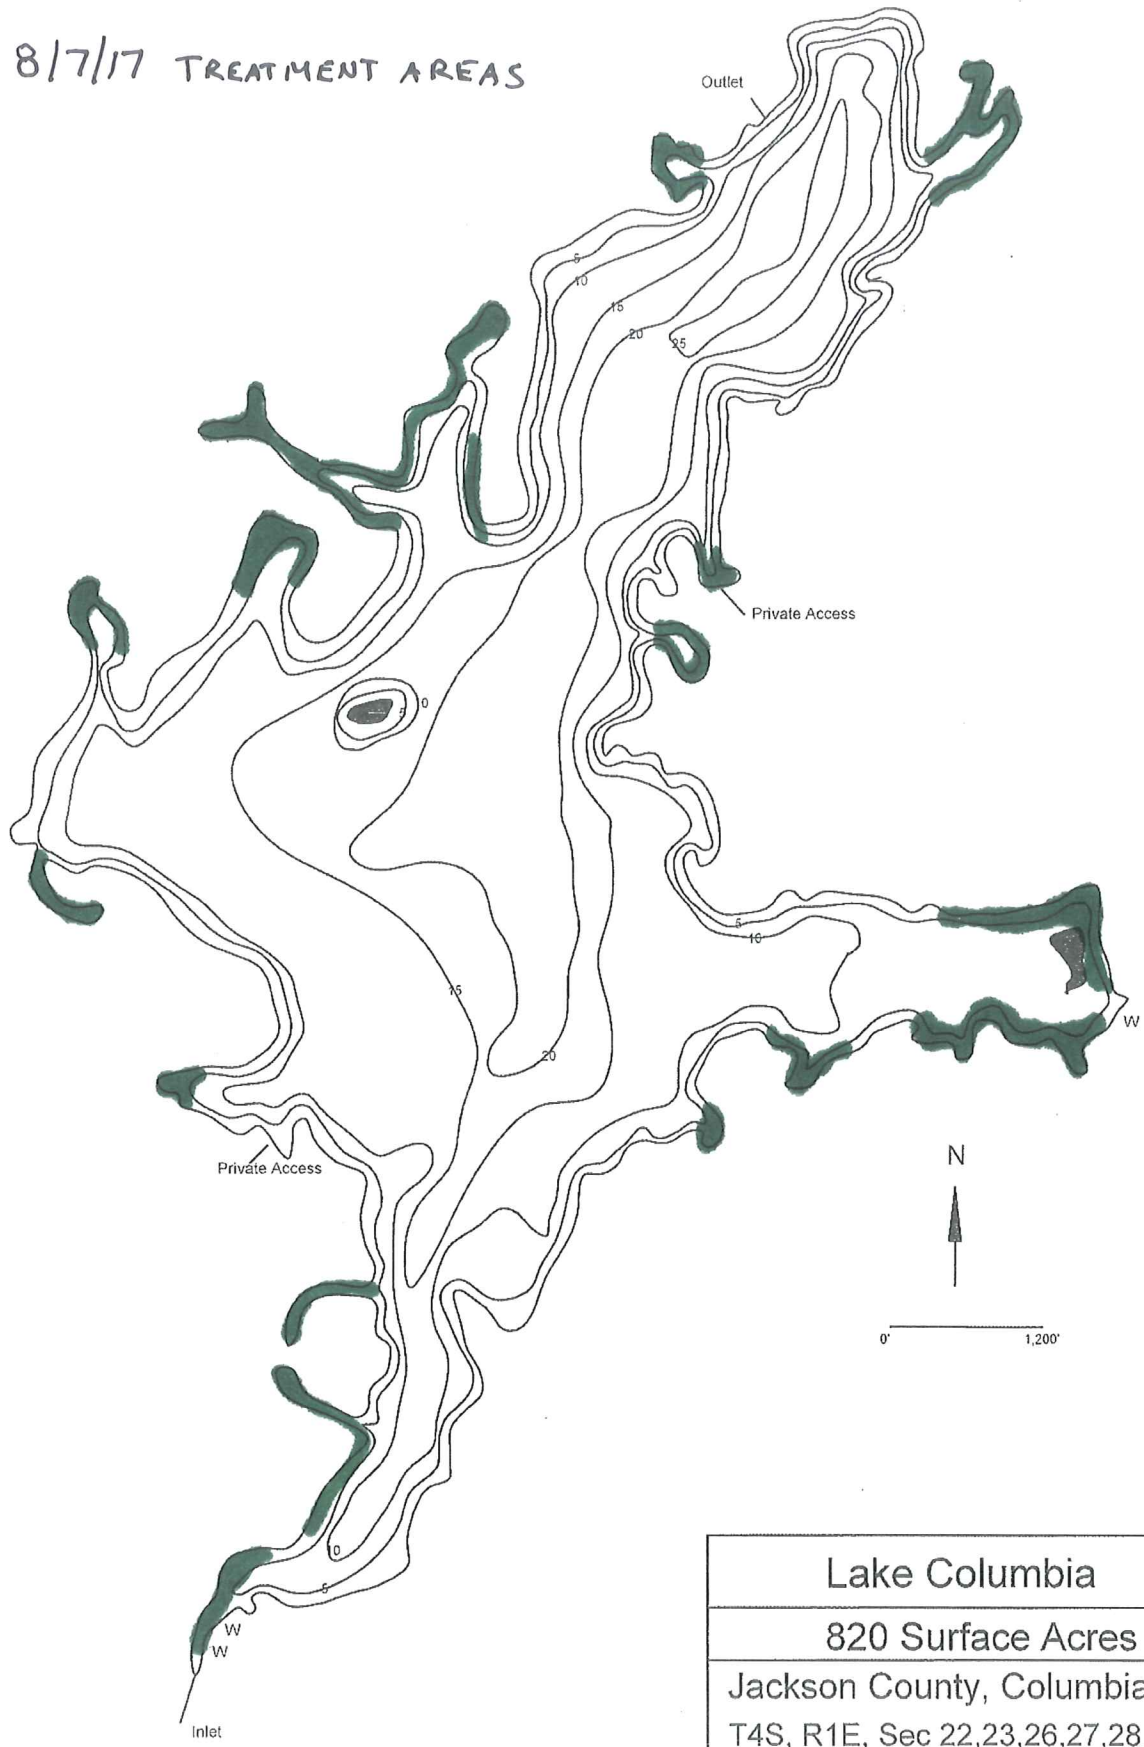

8/7/17 TREATMENT AREAS

Lake Columbia
820 Surface Acres
Jackson County, Columbia Twp T4S, R1E, Sec 22,23,26,27,28,33,34
Professional Lake Management, P.O. Box 132, Caledonia, MI 49316 Phone (800) 382-4434